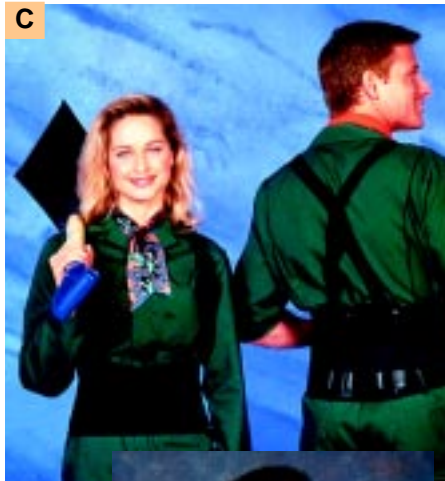

B

D

A. DISPOSABLE APRONS

These single-use aprons come in a variety of thicknesses, sizes and materials.

	Catalog #	Case Price
Polyester – 35 mil, 35" x 50" (1 / case)	PC1-125	\$3.10
Polyethylene – 1.25 mil, 28" x 46" (1000 / case)	PC1-015	\$34.80
Polyethylene – 1.5 mil, 28" x 40" (100 / case)	PC1-016	\$14.60
Polyethylene – 2.0 mil, 28" x 46" (100 / case)	PC1-193	\$47.00
PVC – Bib, white, 35" x 45" (12 / case)	PC1-022	\$44.10
PVC – Bib, green, 35" x 50" (12 / case)	PC1-023	\$57.30
Tyvek – Bib apron, 28" x 36" (100 / case)	PC1-014	\$107.20